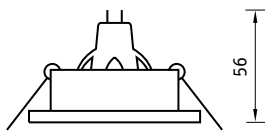

# SPARKLE DL LED Точечные светодиодные светильники

SPARKLE DL LED fix

SPARKLE DL LED fix

80

Ø 65

SPARKLE DL LED turn

85

Ø 70