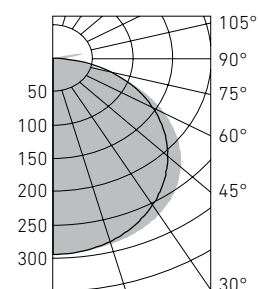

Характеристики

Цветовая температура – 4000 К
Индекс цветопередачи – 80

REFLECT LED 1000
4000K